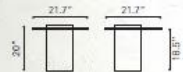

MONOLITH

SIDE TABLE

100194 Cement

Tempered Glass & Fiber Glass Cement