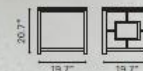

GERANIUM

SIDE TABLE

100185 Polished Stainless Steel
100186 Rose Gold

*Tempered Glass &
Polished Stainless Steel*