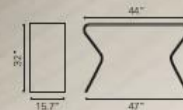

QUEST

CONSOLE TABLE

404089 Clear

Tempered Glass

QUEST

SIDE TABLE
404090 Clear
Tempered Glass

RESPITE

CONSOLE TABLE
404130 Clear
Tempered Glass