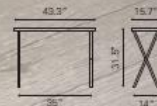

MACHO

COFFEE TABLE

404070 Walnut

Wood Veneer & Chromed Steel

RENMEN

CONSOLE TABLE

100088 Walnut