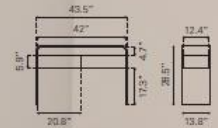

404066 Walnut

Tempered Glass & MDF

SHAMAN

CONSOLE TABLE

404067 Walnut

Tempered Glass & MDF

MECCA

CONSOLE TABLE