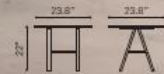

100328 Chrome

Tempered Glass & Stainless Steel

LADO

COFFEE TABLE

100358 Chrome

Tempered Glass & Stainless Steel

LADO

SIDE TABLE