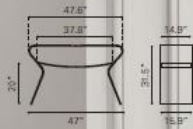

SOJOURN

COFFEE TABLE
404119 Clear
Tempered Glass

YOGA

COFFEE TABLE
404144 Clear & Frosted
Tempered Glass

YOGA

CONSOLE TABLE

404145 Clear & Frosted

Tempered Glass