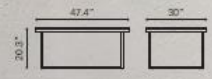

100171 Natural

Teak Wood, Resin, Glass & Metal

COLLAGE

SIDE TABLE

100257 Natural

Tempered Glass, Recycled Teak Wood & Brushed Stainless Steel

COLLAGE

COFFEE TABLE