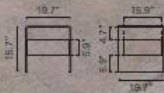

COFFEE TABLE

404060 Walnut

Tempered Glass, MDF & Brushed Stainless Steel

SHAMAN

SIDE TABLE

404068 Walnut

Tempered Glass & MDF

COFFEE TABLE