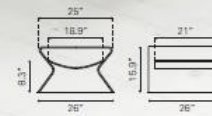

SOJOURN

COFFEE TABLE
404119 Clear
Tempered Glass

YOGA

COFFEE TABLE
404144 Clear & Frosted
Tempered Glass

YOGA

CONSOLE TABLE

404145 Clear & Frosted

Tempered Glass