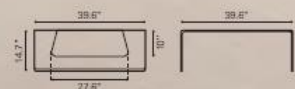

404128 Clear

Tempered Glass

MIGRATION

COFFEE TABLE

404087 Clear

Tempered Glass

CAMPAIGN

COFFEE TABLE
404081 Clear
Tempered Glass