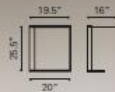

MDF & Fiberglass

ZEON

SIDE TABLE

404194 Black

Tempered Glass & Painted Steel

ZEON

COFFEE TABLE

404195 Black