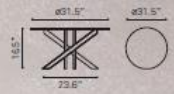

SIDE TABLE

102143 Cracked

Tempered Glass
& Chromed Steel