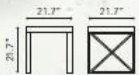

PARAGON

SIDE TABLE

100204 Cement