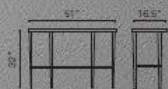

ELITE

CONSOLE TABLE

10034B Rose Gold & Black

Tempered Glass &
Polished Stainless Steel