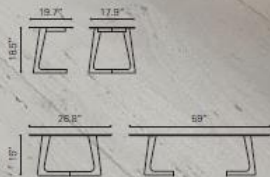

Walnut Veneer & MDF, Metal

PARK WEST

COFFEE TABLE

100097 Walnut

Wood Veneer, MDF & Rubberwood

SIDE TABLE

100098 Walnut

Wood Veneer, MDF & Rubberwood