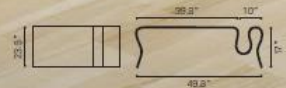

COURSE

COFFEE TABLE
404084 Clear
Tempered Glass

DISCOVERY

COFFEE TABLE
404102 Clear
Tempered Glass