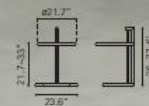

SIDE TABLE

100339 Rose Gold

Tempered Glass & Brushed Stainless Steel