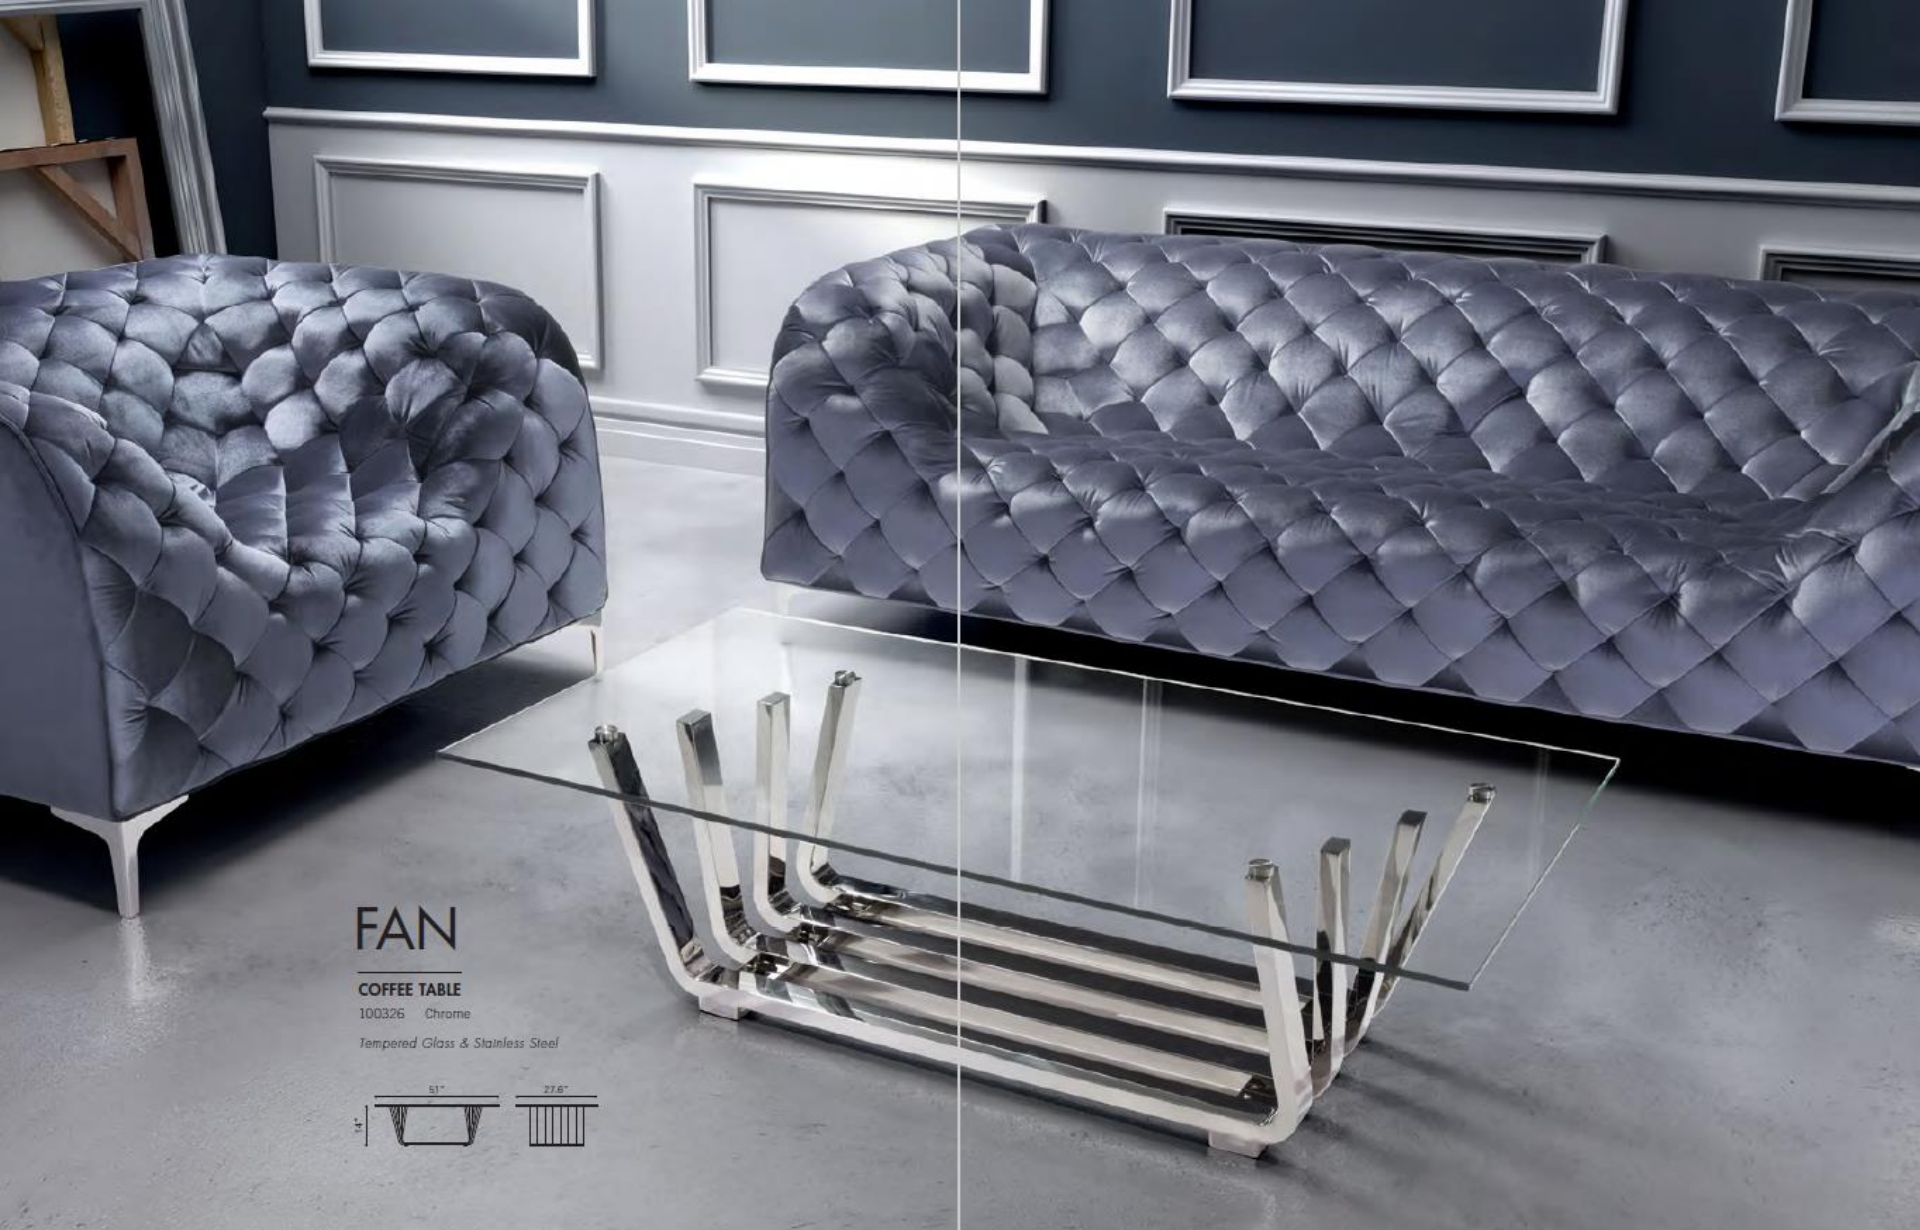

100347 Rose Gold & Black

Tempered Glass &
Polished Stainless Steel

ELITE

CONSOLE TABLE

10034B Rose Gold & Black

Tempered Glass &
Polished Stainless Steel

FAN

COFFEE TABLE