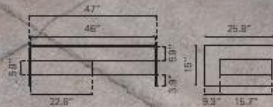

COFFEE TABLE

404066 Walnut

Tempered Glass & MDF

SHAMAN

CONSOLE TABLE

404067 Walnut

Tempered Glass & MDF