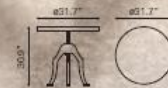

FISSURE

TABLE

100171 Natural

Teak Wood, Resin, Glass & Metal