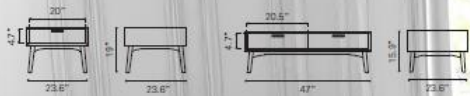

DESIGN DISTRICT

COFFEE TABLE

100091 Walnut

Wood Veneer, MDF & Rubberwood

SIDE TABLE

100092 Walnut

Wood Veneer, MDF & Rubberwood

CONSOLE TABLE

100093 Walnut

Wood Veneer, MDF & Rubberwood