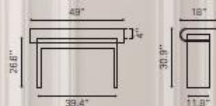

SIDE TABLE

404063 Walnut

Tempered Glass & MDF

MYSTIC

CONSOLE TABLE

404064 Walnut

Tempered Glass & MDF

ST LAURENT