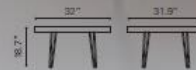

HENGE

SIDE TABLE

100205 Cement & Walnut

Acacia wood & Fiber Glass Cement

JIGSAW

SQUARE COFFEE TABLE

100169 Natural

Teak Wood, Resin, Glass & Metal