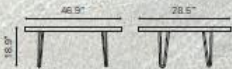

100168 Natural

Teak Wood, Resin, Glass & Metal

JIGSAW

SIDE TABLE

100166 Natural

Teak Wood, Resin, Glass & Metal

FISSURE

NESTING TABLES