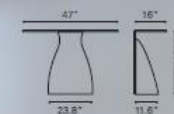

QUEST

CONSOLE TABLE

404089 Clear

Tempered Glass