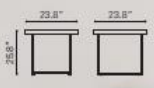

COLLAGE

SIDE TABLE

100257 Natural

Tempered Glass, Recycled Teak Wood & Brushed Stainless Steel

COLLAGE

COFFEE TABLE

100258 Natural

Tempered Glass, Recycled Teak Wood & Brushed Stainless Steel