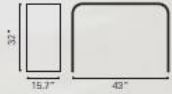

404066 Walnut

Tempered Glass & MDF

SHAMAN

CONSOLE TABLE

404067 Walnut

Tempered Glass & MDF

MECCA

CONSOLE TABLE