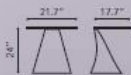

QUEST

CONSOLE TABLE

404089 Clear

Tempered Glass

QUEST

SIDE TABLE
404090 Clear
Tempered Glass

RESPITE

CONSOLE TABLE
404130 Clear
Tempered Glass