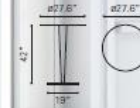

BAR TABLE

- 601170 Black
- 601171 White
- 601172 Espresso

Painted Tempered Glass &
Brushed Stainless Steel

DIMENSIONAL

BAR TABLE

- 601167 Black
- 601168 White
- 601169 Espresso

*Painted Tempered Glass
& Polished Stainless Steel*