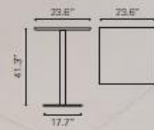

MALMO

BAR TABLE

100052 Walnut

Wood Veneer, MDF & Chromed Steel