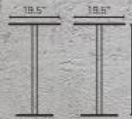

BAR TABLE

- 601170 Black
- 601171 White
- 601172 Espresso

Painted Tempered Glass &
Brushed Stainless Steel

DIMENSIONAL

BAR TABLE

- 601167 Black
- 601168 White
- 601169 Espresso

*Painted Tempered Glass
& Polished Stainless Steel*