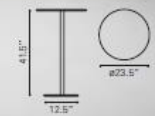

BAR TABLE

- 601170 Black
- 601171 White
- 601172 Espresso

Painted Tempered Glass &
Brushed Stainless Steel

DIMENSIONAL

BAR TABLE

- 601167 Black
- 601168 White
- 601169 Espresso

*Painted Tempered Glass
& Polished Stainless Steel*