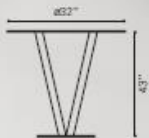

Wood Veneer, MDF & Chromed Steel

MIMOSA

BAR TABLE

601105 Chrome

Tempered Glass & Chromed Steel

casa
123

Casa123.tabasco